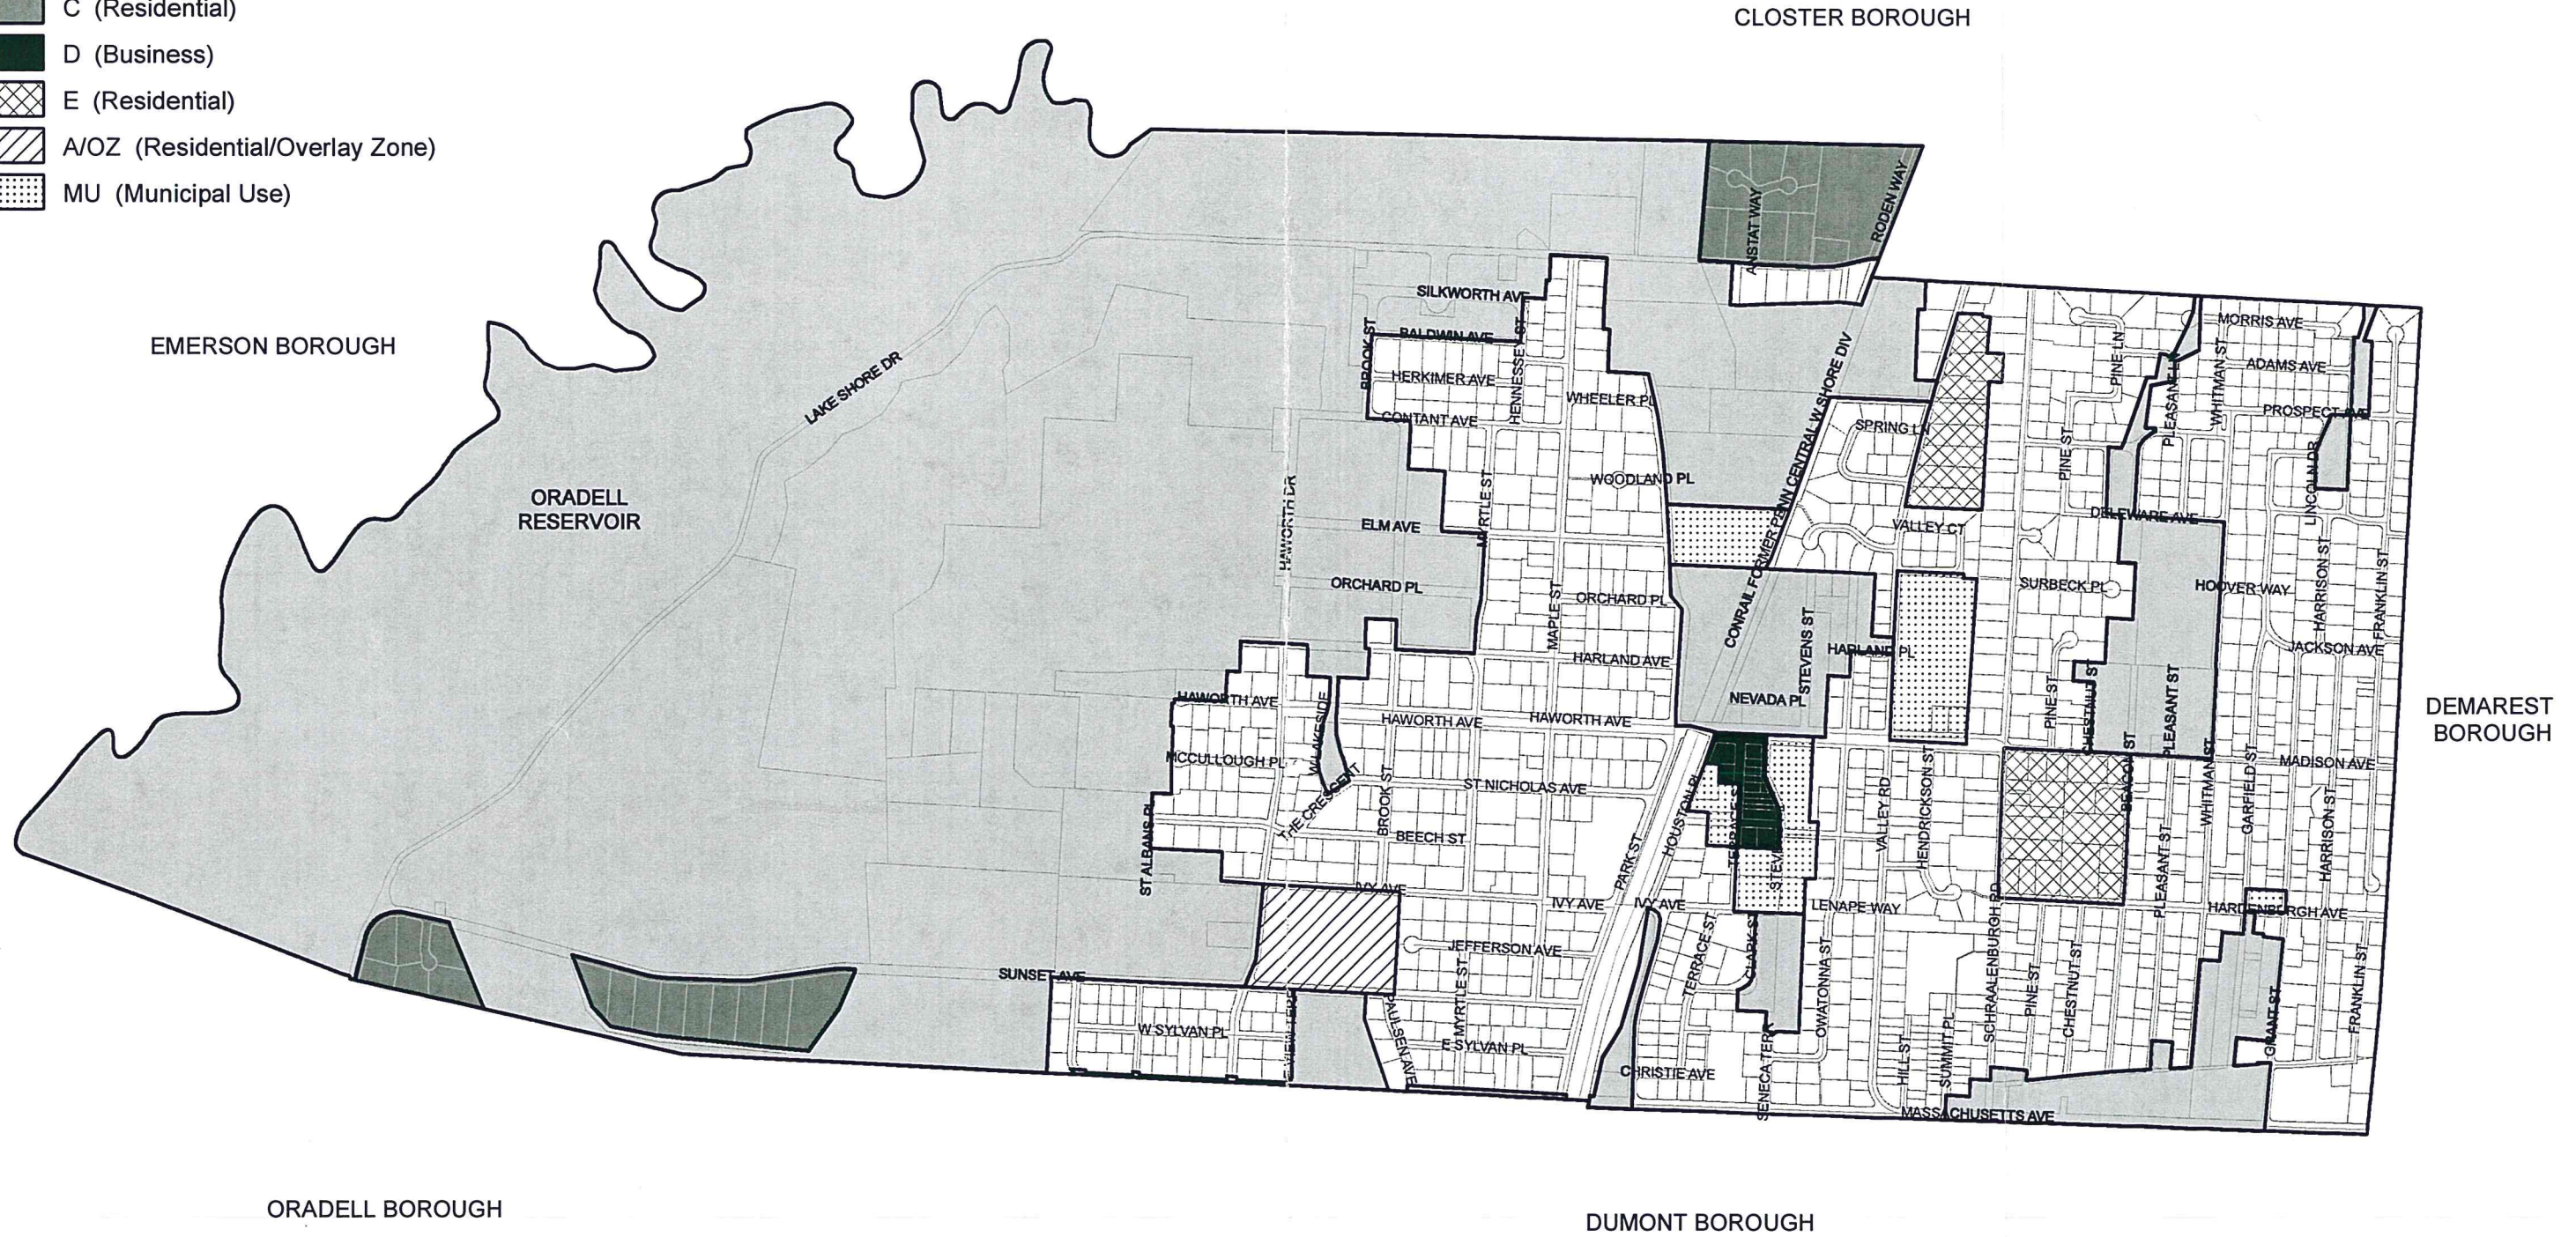

Zoning Districts

-  A (Residential)
-  B (Watershed/Recreation)
-  C (Residential)
-  D (Business)
-  E (Residential)
-  A/OZ (Residential/Overlay Zone)
-  MU (Municipal Use)

HAKIM ASSOCIATES
 Professional Planning / Landscape Architecture
 68 Dean Street, Harrington Park, NJ 07640
 In Association With
TURNER MILLER GROUP
 Planning and Development Consultants
 2 Executive Blvd., Suite 108, Suffern, NY 10901

-  Parcels
-  Roads

ZONE DISTRICT MAP

Borough of Haworth
 Bergen County, New Jersey