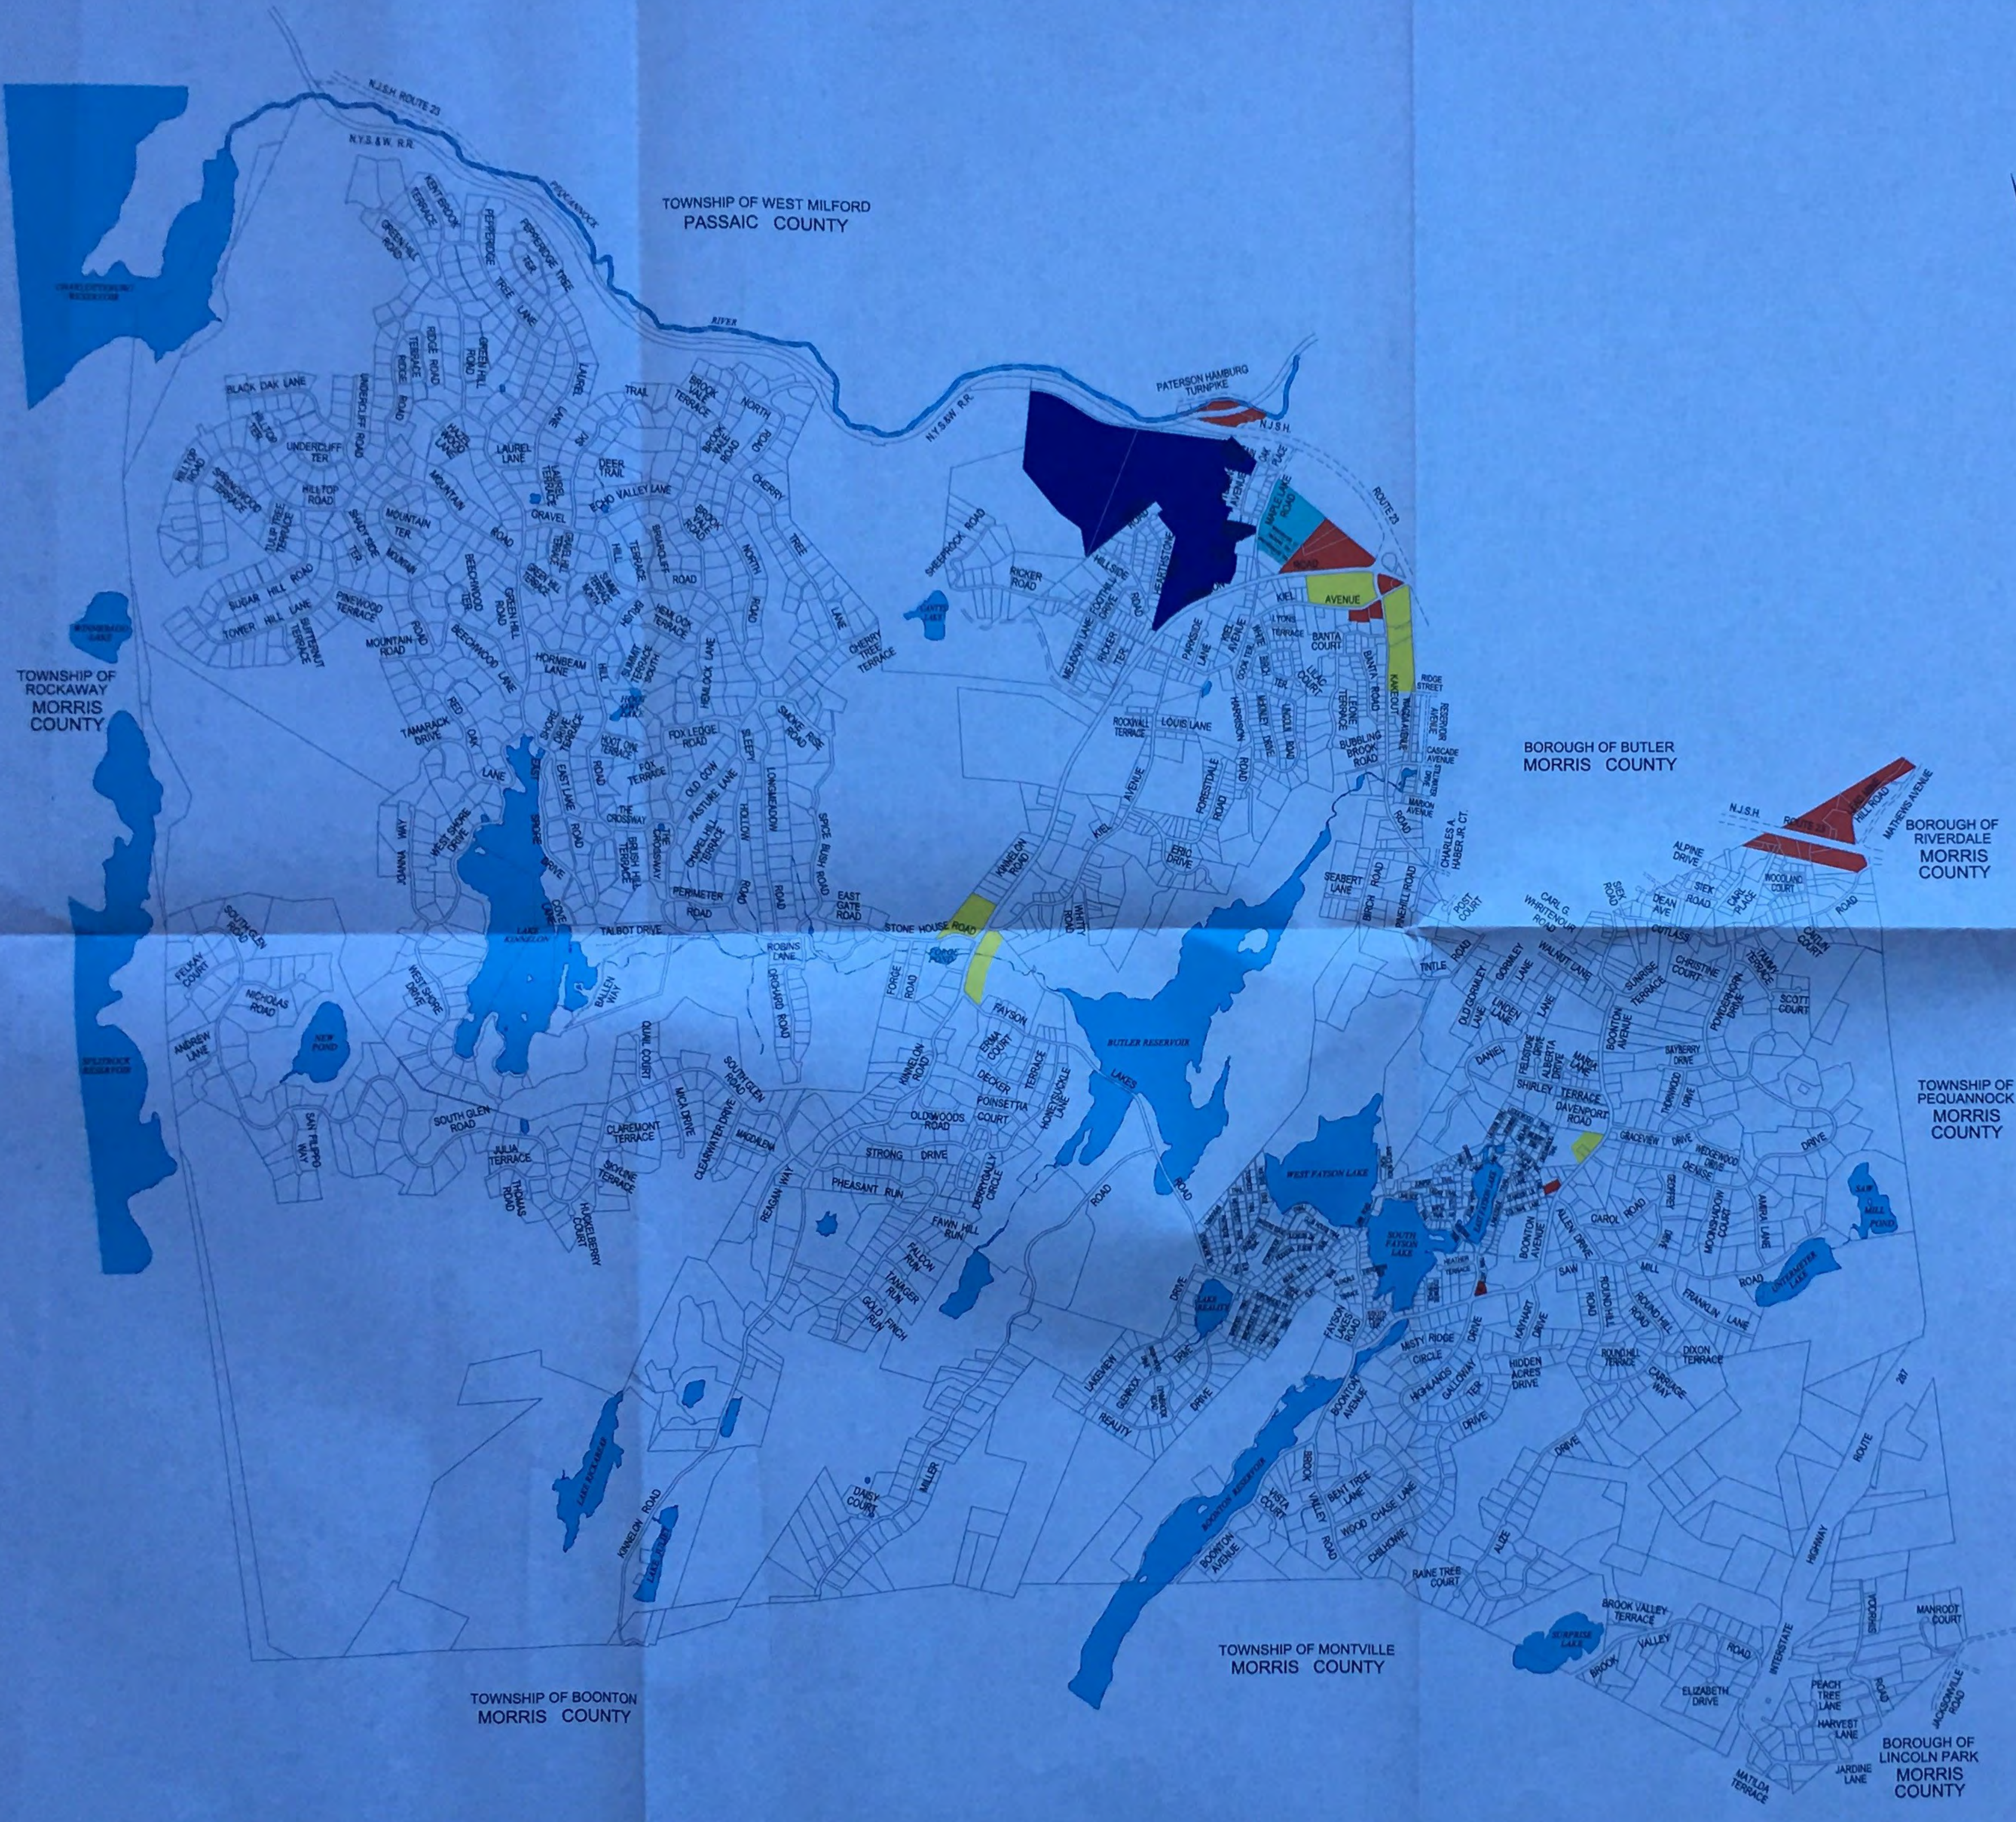

**BOROUGH OF KINNELON**  
**MORRIS COUNTY, NEW JERSEY**

**2016**  
**OFFICIAL ZONING MAP**

ROBERT L. CIGOL, N.J.P.L.S. No. 24GS04026100  
 DMC ASSOCIATES, INC.  
 211 MAIN STREET  
 BUTLER, N.J. 07405

**DESIGNATION OF ZONES**

A	RESIDENTIAL ZONE	
C	COMMERCIAL ZONE	
RC	RESTRICTED COMMERCIAL ZONE	
I	LIMITED INDUSTRIAL ZONE	
RR	RESTRICTED RECREATION ZONE	
AH	AFFORDABLE HOUSING ZONE	
SR	SENIOR RESIDENTIAL ZONE	